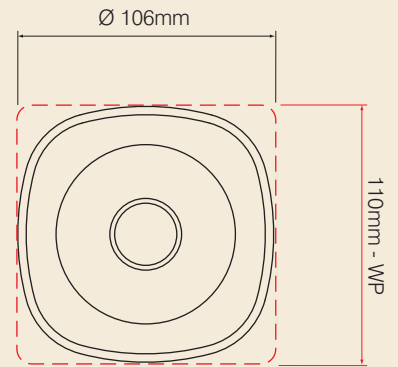

Symphoni AV

ULTRA LOW CURRENT AV UNIT

The Symphoni AV provides a solution to the increasing need to incorporate visual alarms as well as sounders into fire systems. The compact combination of LED beacon and Symphoni style sounder is extremely efficient making it ideal for system extensions and upgrades without adding undue loading to power supplies or sounder circuits.

- VERSATILE RANGE OF UK & EUROPEAN FIRE TONES
- ULTRA LOW POWER CONSUMPTION
- INTEGRATED LED BEACON
- AUTOMATIC SYNCHRONISATION
- LOCKING BASE
- WP VERSION SUITABLE FOR OUTDOOR USE

Specification

Voltage	9 - 28Vdc
Current	10mA max
Sound Output	100dB(A)
Tones	5
Light Output	> 1Cd
Flash Rate	1Hz
Volume Control	10dB by switch
Monitoring	Reverse polarity
Temperature	- 10°C to + 55°C - 25°C to + 70°C (WP)
Protection	IP21C IP66 (WP)
Construction	ABS, PC lens
Weight	0.22Kg 0.33Kg (WP)
Colours	Red or white
Flash Colour	Red