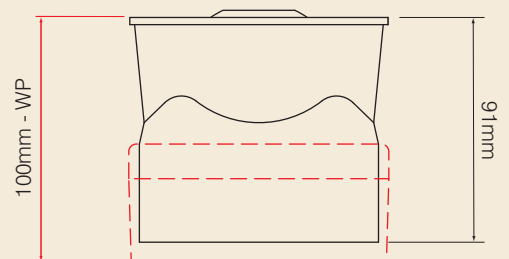

WP VERSION

Symphoni AV

ULTRA LOW CURRENT AV UNIT

The Symphoni AV provides a solution to the increasing need to incorporate visual alarms as well as sounders into fire systems. The compact combination of LED beacon and Symphoni style sounder is extremely efficient making it ideal for system extensions and upgrades without adding undue loading to power supplies or sounder circuits.

- VERSATILE RANGE OF UK & EUROPEAN FIRE TONES
- ULTRA LOW POWER CONSUMPTION
- INTEGRATED LED BEACON
- AUTOMATIC SYNCHRONISATION
- LOCKING BASE
- WP VERSION SUITABLE FOR OUTDOOR USE

Specification

Voltage	9 - 28Vdc
Current	10mA max
Sound Output	100dB(A)
Tones	5
Light Output	> 1Cd
Flash Rate	1Hz
Volume Control	10dB by switch
Monitoring	Reverse polarity
Temperature	- 10°C to + 55°C - 25°C to + 70°C (WP)
Protection	IP21C IP66 (WP)
Construction	ABS, PC lens
Weight	0.22Kg 0.33Kg (WP)
Colours	Red or white
Flash Colour	Red